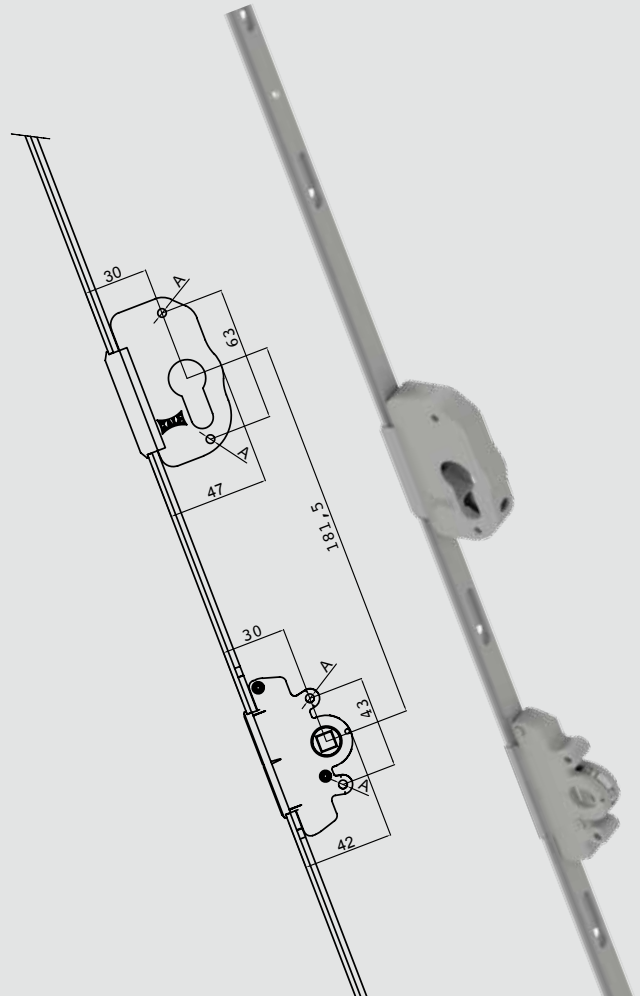

KALE DÜDEN

DERİN GÖBEKLİ KİLİTLENEBİLİR
İSPANYOLET (PVC / AHŞAP)

- PVC ve Ahşap profil kapı sistemleri için uygun tasarım.
- Sisteme hareket veren dişli mekanizması mukavemetin yüksek olması için çelikten imal edilmiştir.
- Yüzey kaplama: Alkali çinko kaplama 8-20µ
- Göbek muhafazaları zamaktır.
- KHİ, Kasa Kanat Makas, Alt kilitleme aksesuarları kullanılarak Çift Açılım sistemde de kullanılmaktadır.
- Ekstra kilitleme mekanizması ile kol pozisyonu kanat açık, kapalı ve vasistas konumunda iken kolun hareketi kısıtlanabilmektedir.
- Kol eksen mesafesi: 30mm
- Kol kare çubuk ölçüsü: 7mm

KALE DUDEN

DEPTH EUROGROOVE DOOR LOCKABLE GEAR
(PVC/WOODEN)

- Applicable design for PVC and profile door systems
- Gear mechanism to provide system motion is manufactured from steel so that strength is high.
- Surface coating: Alkali zinc coating 8-20µ
- Center-piece panels are zamak.
- Also used in tilt and turn system by making use of KHI, case sash clippers, bottom locking accessories.
- Winder motion can be restricted thanks to extra locking mechanism when the winder is in winder open, closed and transom position.
- Back-set distance: 30mm
- Winder square bar measurement: 7mm