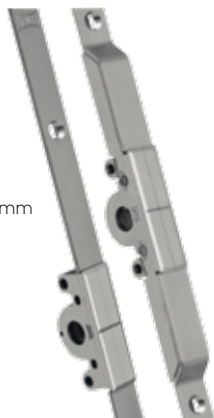

KALE DÜDEN

DERİN GÖBEKLİ KİLİTLENEBİLİR
İSPANYOLET (PVC / AHŞAP)

- PVC ve Ahşap profil kapı sistemleri için uygun tasarım.
- Sisteme hareket veren dişli mekanizması mukavemetin yüksek olması için çelikten imal edilmiştir.
- Yüzey kaplama: Alkali çinko kaplama 8-20µ
- Göbek muhafazaları zamaktır.
- KHİ, Kasa Kanat Makas, Alt kilitleme aksesuarları kullanılarak Çift Açılım sistemde de kullanılmaktadır.
- Ekstra kilitleme mekanizması ile kol pozisyonu kanat açık, kapalı ve vasistas konumunda iken kolun hareketi kısıtlanabilmektedir.
- Kol eksen mesafesi: 30mm
- Kol kare çubuk ölçüsü: 7mm

KALE DUDEN

DEPTH EUROGROOVE DOOR LOCKABLE GEAR
(PVC/WOODEN)

- Applicable design for PVC and profile door systems
- Gear mechanism to provide system motion is manufactured from steel so that strength is high.
- Surface coating: Alkali zinc coating 8-20µ
- Center-piece panels are zamak.
- Also used in tilt and turn system by making use of KHI, case sash clippers, bottom locking accessories.
- Winder motion can be restricted thanks to extra locking mechanism when the winder is in winder open, closed and transom position.
- Back-set distance: 30mm
- Winder square bar measurement: 7mm